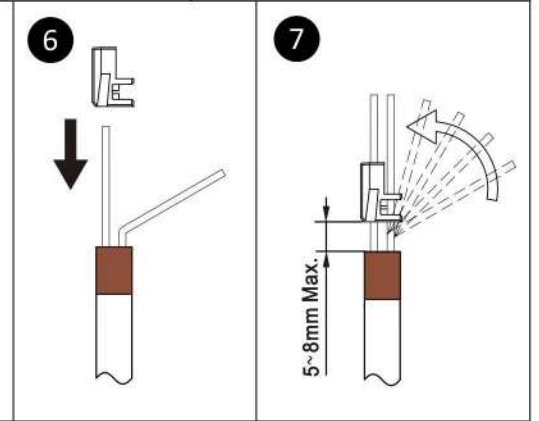

Field Termination Plug User Guide

Solid	Stranded	Cable (O.D.)
23~26AWG	23~26AWG	6.0~7.5mm
22~24AWG	22~24AWG	7.0~8.5mm