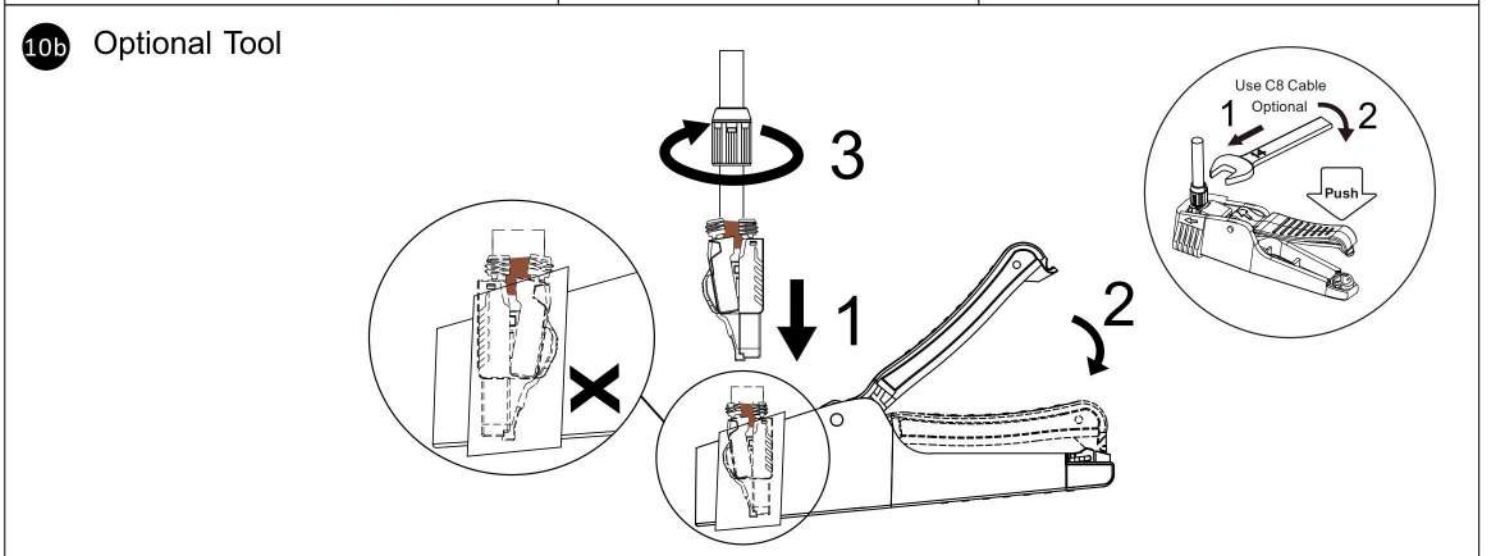

Field Termination Plug User Guide

Solid	Stranded	Cable (O.D.)
23~26AWG	23~26AWG	6.0~7.5mm
22~24AWG	22~24AWG	7.0~8.5mm