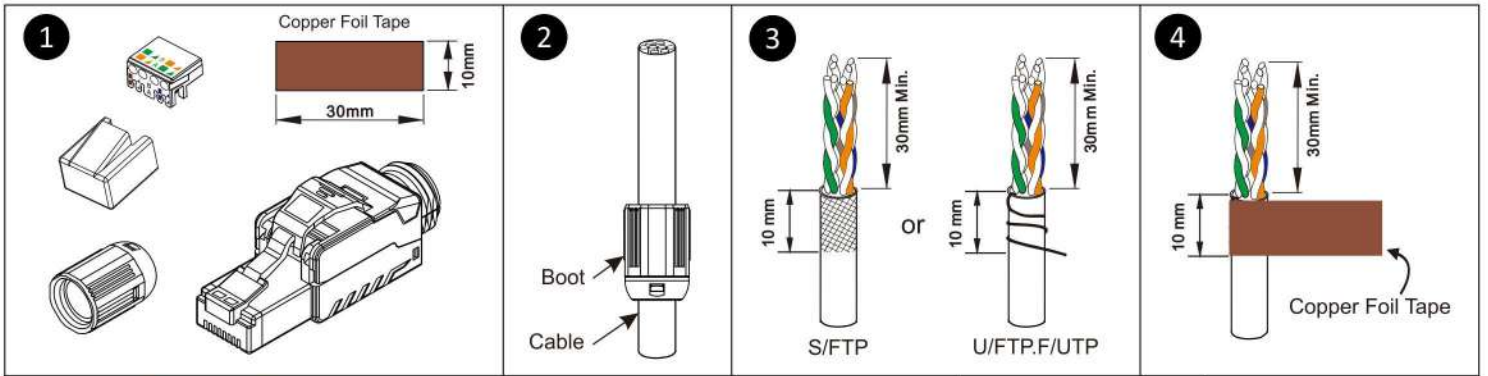

Field Termination Plug User Guide

Solid	Stranded	Cable (O.D.)
23~26AWG	23~26AWG	6.0~7.5mm
22~24AWG	22~24AWG	7.0~8.5mm