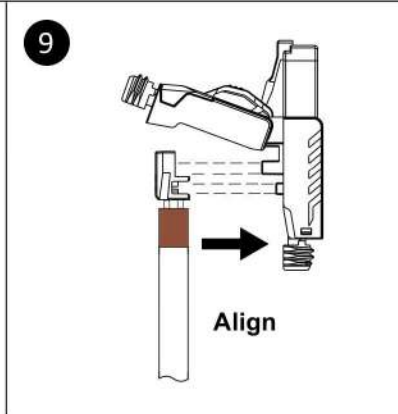

Field Termination Plug User Guide

Solid	Stranded	Cable (O.D.)
23~26AWG	23~26AWG	6.0~7.5mm
22~24AWG	22~24AWG	7.0~8.5mm