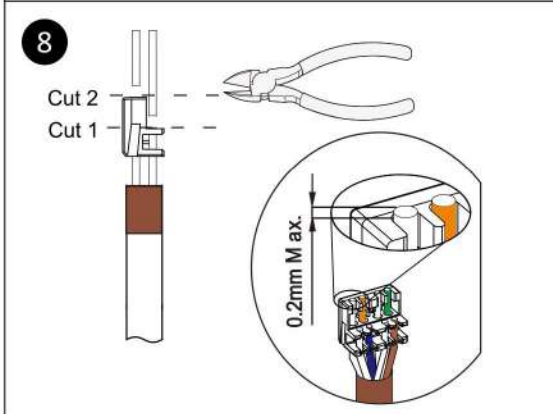

Field Termination Plug User Guide

Solid	Stranded	Cable (O.D.)
23~26AWG	23~26AWG	6.0~7.5mm
22~24AWG	22~24AWG	7.0~8.5mm