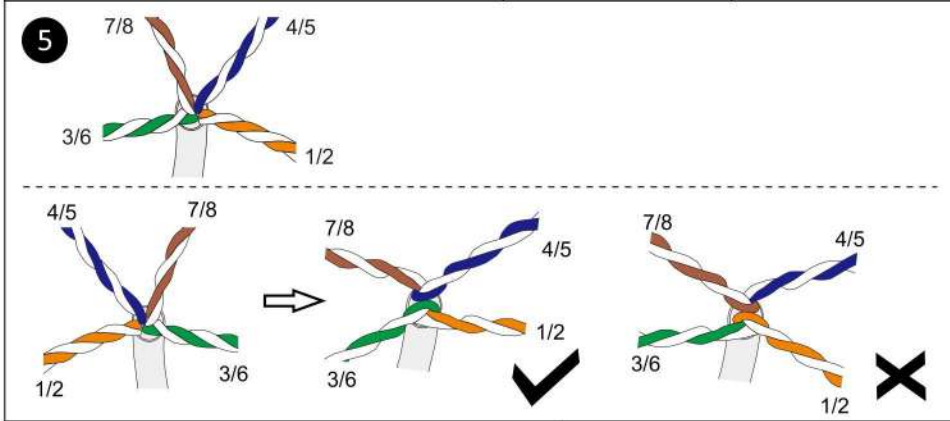

Field Termination Plug User Guide

Solid	Stranded	Cable (O.D.)
23~26AWG	23~26AWG	6.0~7.5mm
22~24AWG	22~24AWG	7.0~8.5mm