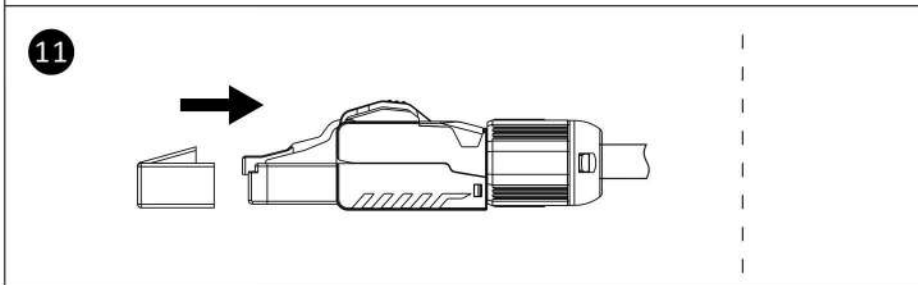

Field Termination Plug User Guide

Solid	Stranded	Cable (O.D.)
23~26AWG	23~26AWG	6.0~7.5mm
22~24AWG	22~24AWG	7.0~8.5mm