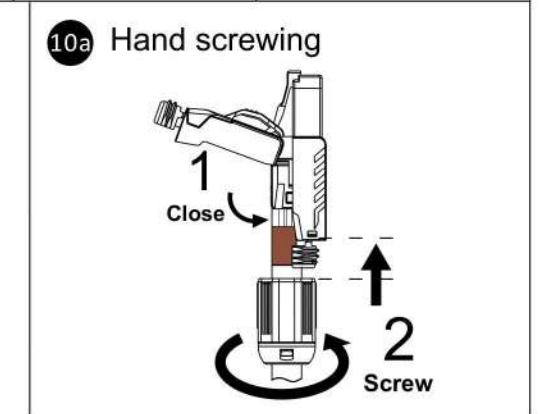

Field Termination Plug User Guide

Solid	Stranded	Cable (O.D.)
23~26AWG	23~26AWG	6.0~7.5mm
22~24AWG	22~24AWG	7.0~8.5mm